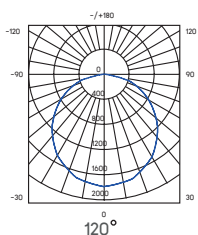

<b>MODEL</b>	AU-PNL041-25S
Power Consumption	25W
Operating Voltage	220-240V
%THDi	≤20%
Power Factor	≥0.9
Luminous Flux	3,370 lm
Color Temperature	6,500K
CRI	≥80
Beam angle	110°
Operating Temperature	-0°c to +40°c
Lifetime	>50,000 hrs.
Material	Aluminium
Dimension (WxLxH)	295x1195mm

**Light Distribution**

**Drawing**