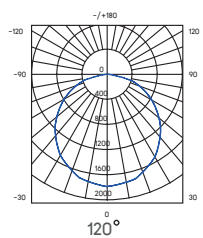

MODEL	AU-PNL041-25
Power Consumption	25W
Operating Voltage	220-240V
%THDi	≤20%
Power Factor	≥0.9
Luminous Flux	3,370 lm
Color Temperature	6,500K
CRI	≥80
Beam angle	110°
Operating Temperature	-0°c to +40°c
Lifetime	>50,000 hrs.
Material	Aluminium
Dimension (WxL)	295x1195mm

Light Distribution

Drawing