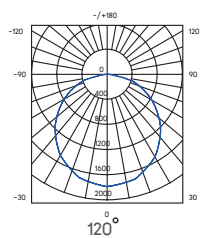

MODEL	AU-PNL031-36S
Power Consumption	36W
Operating Voltage	220-240V
%THDi	≤20%
Power Factor	≥0.9
Luminous Flux	4,300 lm
Color Temperature	6,500K
CRI	≥80
Beam angle	110°
Operating Temperature	-0°c to +40°c
Lifetime	>50,000 hrs.
Material	Aluminium
Dimension (WxLxH)	595x595mm

Light Distribution

Drawing