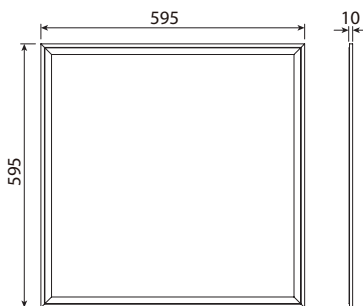

AU-PNL031-36

MODEL	AU-PNL031-36		
Power Consumption	36W		
Operating Voltage	220-240 VAC		
%THDi	≤20%		
Power Factor	≥0.9		
Luminous Flux	3,400 lm	3,420 lm	3,450 lm
Color Temperature	4,000K	5,000K	6,500K
CRI	≥80		
Beam angle	110°		
Operating Temperature	-0° c to +40° c		
Lifetime	>50,000 hrs.		
Material	Aluminium		
Dimension (WxLxH)	595x595x10mm		

Drawing

Light Distribution Curve