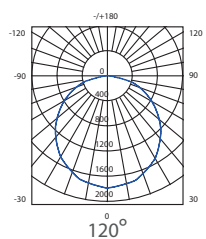

MODEL	AU-PNL021-60S
Power Consumption	60W
Operating Voltage	220-240V
%THDi	≤20%
Power Factor	≥0.9
Luminous Flux	6,000lm
Color Temperature	6,500K
CRI	≥80
Beam angle	110°
Operating Temperature	-0°c to +45°c
Lifetime	>50,000 hrs.
Material	Aluminium
Dimension (WxLxH)	595x1195mm

Light Distribution

Drawing