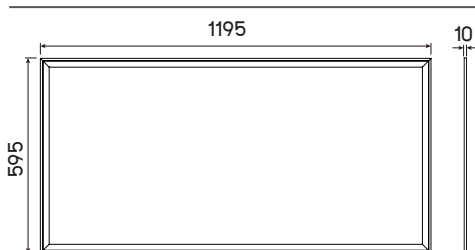

AU-PNL021-60

MODEL	AU-PNL021-60		
Power Consumption	60W		
Operating Voltage	220-240V		
%THDi	≤20%		
Power Factor	≥0.9		
Luminous Flux	5,760lm	5,490lm	5,475lm
Color Temperature	4,000K	5,000K	6,500K
CRI	≥80		
Beam angle	120°		
Operating Temperature	-0°c to +45°c		
Lifetime	>50,000 hrs.		
Material	Aluminium		
Dimension (WxLxH)	595x1195x10mm.		

Drawing

Light Distribution Curve