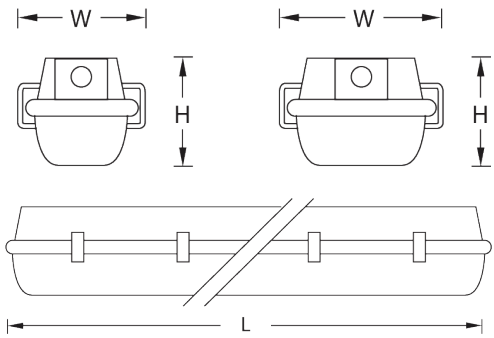

SPECIFICATION

HOUSING :STAINLESS STEEL SHEET
 STAINLESS STEEL CLIPS
 DIFFUSER :CLEAR ACRYLIC DIFFUSER (PMMA)

PROTECTION CLASS :EQUIVALENET TO IP65
 INSTALLATION :SURFACE OR SUSPEND MOUNT
 COMPLETE SET* :INCLUDING ELECTRONIC BALLAST,LAMP FOR T5 LAMP

MODEL	LAMP	DIMENSION(mm.)			WEIGHT (kg.)
		L	W	H	
AUF G7/ST-240	2 x 36W.T8	1260	170	120	5.60

INSTALLATION : SURFACE MOUNT OR SUSPEND MOUNT