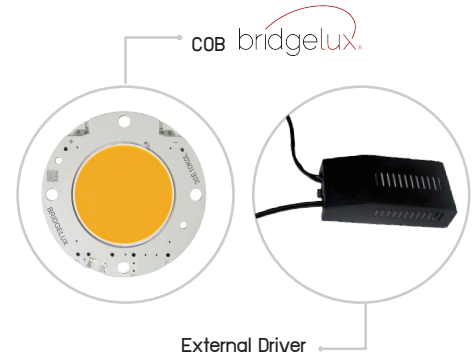

Housing AL. Die-Casting with Electrostatic Powder Coating and **Reflector** AL. Anodized Specular Silver

AU-DLLED-LZ-D3-5001-B20

 $\varnothing 115 \times 115$ mm.

LIGHTING DISTRIBUTION CURVE

MODEL	AU-DLLED-LZ-D3-5001-B20
WATT	20W
Lamp COLOR	3000K
LUMEN OUTPUT	1620LM
Lamp COLOR	4000K
LUMEN OUTPUT	1700LM
CRI	>80
BEAM ANGLE	45°