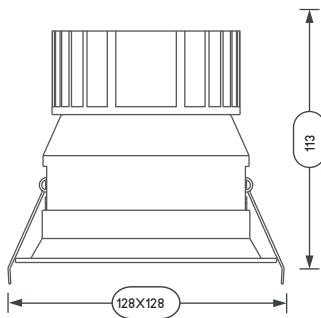

Housing AL. Die-Casting with Electrostatic Powder Coating and **Reflector** AL. Anodized Specular Silver

AU-DLLED-LZ-D3-5001-B20

 $\varnothing 115 \times 115$ mm.

LIGHTING DISTRIBUTION CURVE

MODEL	AU-DLLED-LZ-D3-5001-B20
WATT	20W
Lamp COLOR	3000K
LUMEN OUTPUT	1620LM
Lamp COLOR	4000K
LUMEN OUTPUT	1700LM
CRI	>80
BEAM ANGLE	45°