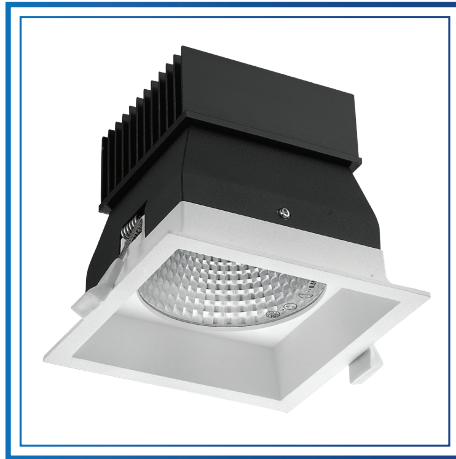

Housing AL. Die-Casting with Electrostatic Powder Coating and **Reflector** AL. Anodized Specular Silver

AU-DLLED-LZ-D3-5001-B20

 $\varnothing 115 \times 115$ mm.

LIGHTING DISTRIBUTION CURVE

MODEL	AU-DLLED-LZ-D3-5001-B20
WATT	20W
Lamp COLOR	3000K
LUMEN OUTPUT	1620LM
Lamp COLOR	4000K
LUMEN OUTPUT	1700LM
CRI	>80
BEAM ANGLE	45°