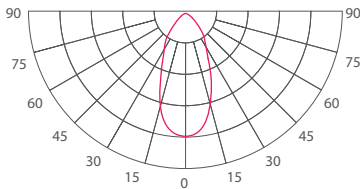

Housing AL. Die-Casting with Electrostatic Powder Coating and **Reflector** AL. Anodized Specular Silver

AU-DLLED-LZ-D3-5001-B20

 $\varnothing 115 \times 115$ mm.

LIGHTING DISTRIBUTION CURVE

MODEL	AU-DLLED-LZ-D3-5001-B20
WATT	20W
Lamp COLOR	3000K
LUMEN OUTPUT	1620LM
Lamp COLOR	4000K
LUMEN OUTPUT	1700LM
CRI	>80
BEAM ANGLE	45°