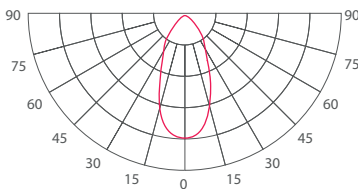

Housing AL. Die-Casting with Electrostatic Powder Coating and **Reflector** AL. Anodized Specular Silver

AU-DLLED-LZ-D3-5000-B11

\varnothing 85X85 mm.

LIGHTING DISTRIBUTION CURVE

MODEL	AU-DLLED-LZ-D3-5000-B11
WATT	11W
Lamp COLOR	3000K
LUMEN OUTPUT	600LM
Lamp COLOR	4000K
LUMEN OUTPUT	650LM
CRI	>80
BEAM ANGLE	45°