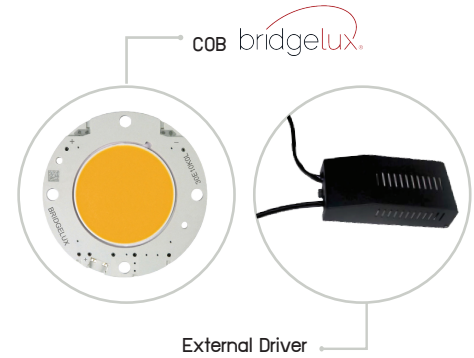

Housing AL. Die-Casting with Electrostatic Powder Coating and **Reflector** AL. Anodized Specular Silver

AU-DLLED-LZ-D3-5000-B11

\varnothing 85X85 mm.

LIGHTING DISTRIBUTION CURVE

MODEL	AU-DLLED-LZ-D3-5000-B11
WATT	11W
Lamp COLOR	3000K
LUMEN OUTPUT	600LM
Lamp COLOR	4000K
LUMEN OUTPUT	650LM
CRI	>80
BEAM ANGLE	45°