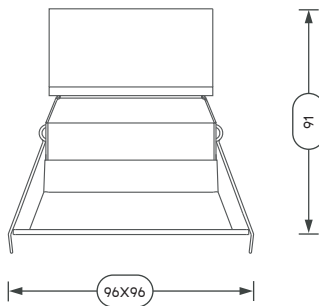

Housing AL. Die-Casting with Electrostatic Powder Coating and **Reflector** AL. Anodized Specular Silver

AU-DLLED-LZ-D3-5000-B11

\varnothing 85X85 mm.

LIGHTING DISTRIBUTION CURVE

MODEL	AU-DLLED-LZ-D3-5000-B11
WATT	11W
Lamp COLOR	3000K
LUMEN OUTPUT	600LM
Lamp COLOR	4000K
LUMEN OUTPUT	650LM
CRI	>80
BEAM ANGLE	45°