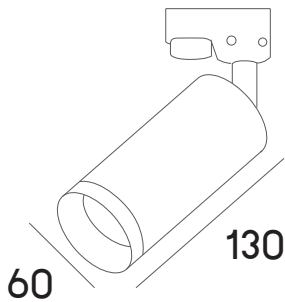

AU-TLT032-082S

Master LED GU10 ExpertColor

PRODUCT SPECIFICATION

POWER	LED GU10
INPUT VOLTAGE	220VAC
LUMEN	405
COLOR TEMPERATURE	3000K
CRI	97
BEAM ANGLE	24D
DIMENSION	D60xH130 mm.
MATERIAL	Aluminium
COLOR AVAILABLE	White
LIGHT DISTRIBUTION	Direct
MOUNTING	Tracklight
DRIVER	-
DIMMABLE	Dimmable
IP RATING	20