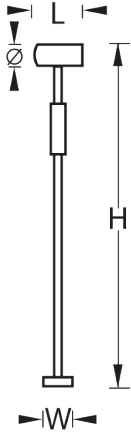

**AU-DP004**

**SPECIFICATION**

HOUSING :DIE-STEEL FORMED BY HIGH QUALITY MACHINES  
 SURFACE TREATMENT :SUPERIOR CHROME PLATING  
 COLOR :SILVER  
 PROTECTION CLASS :PROTECTION CLASS EQUIVALENT TO IP 20

INSTALLATION :SURFACE MOUNT  
 APPLICATION :DEPARTMENT STORE, SHOWROOM, SHOP, MUSEUMS, ETC.

MODEL	DIMENSION(mm.)				LAMP HOLDER	LUMED (MAX)	LAMP TYPE
	Ø	L	W	H			
AU-DP004-10	20	33	30	150	GU 5.3	1200 cd.	MR16 12V. 50W
						1200 cd.	MR16 220V. 50W
						400 cd.	LED 220V. 2W.
AU-DP004-20	20	33	30	250	GU 5.3	1200 cd.	MR16 12V. 50W
						1200 cd.	MR16 220V. 50W
						400 cd.	LED 220V. 2W.
AU-DP004-30	20	33	30	350	GU 5.3	1200 cd.	MR16 12V. 50W
						1200 cd.	MR16 220V. 50W
						400 cd.	LED 220V. 2W.
AU-DP004-40	20	33	30	450	GU 5.3	1200 cd.	MR16 12V. 50W
						1200 cd.	MR16 220V. 50W
						400 cd.	LED 220V. 2W.