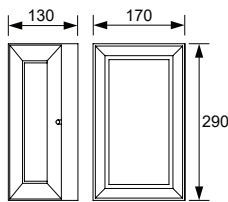

AU-CJ-YU-6153