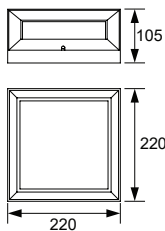

AU-CJ-YU-6152S