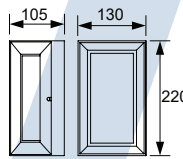

AU-CJ-YU-6153S