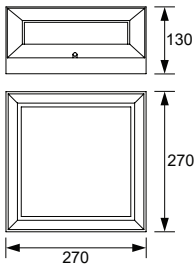

AU-CJ-YU-6152S

AU-CJ-YU-6152

AU-CJ-YU-6153S

AU-CJ-YU-6153

MODEL	AU-CJ-YU-6152	AU-CJ-YU-6152S	AU-CJ-YU-6153	AU-CJ-YU-6153S
Operating Voltage	220-240VAC,50/60Hz			
Lamp Watt	Max.26W			
Lamp Type	E27			

Drawing