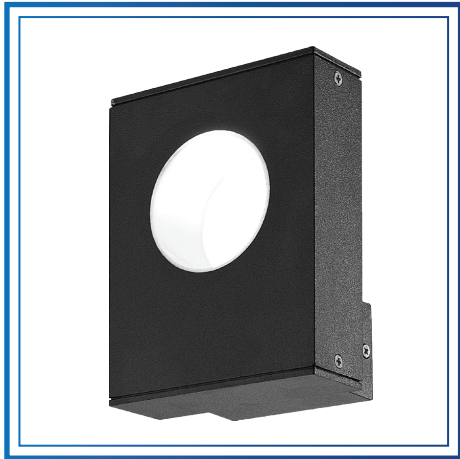

**AU-CJ-YU-3341-1**

**AU-CJ-YU-3341**

MODEL	AU-CJ-YU-3341	AU-CJ-YU-3341-1
Power Consumption	1x5W	
Operating Voltage	220-240VAC,50/60Hz	
Luminous Flux	92 lm	
CRI	83	
LED Type	Cree 1304	
Color temperature	3,000K	
Beam angle	48°	
Dimension (WxLxH)	40x120x160mm.	